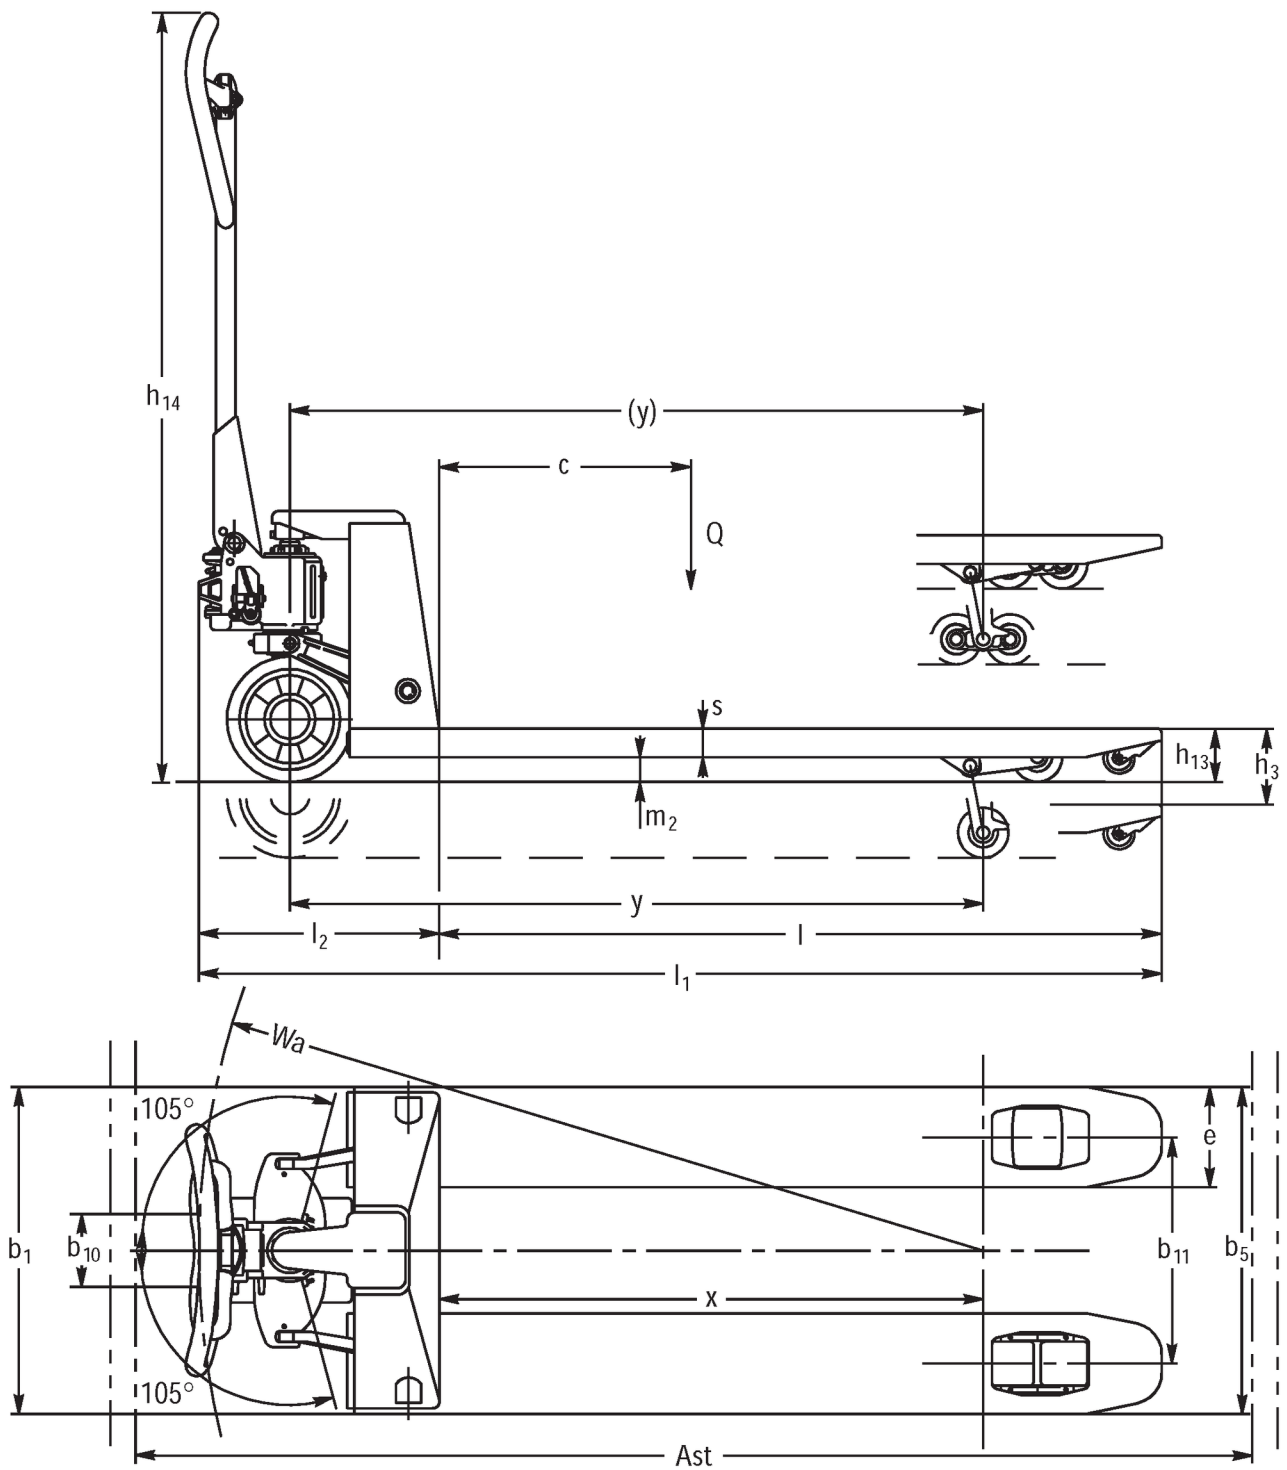

Hand pallet truck

AM 30

Lift height: 120 mm / Load capacity: 3000 kg

 **JUNGHEINRICH**

AM 30

VDI table

Stand-on: 08/2022

Characteristic	1.1	Manufacturer (abbreviated description)		Jungheinrich			
	1.2	Manufacturer's type designation		AM 30			
	1.3	Drive		Manual			
	1.4	Operation		Manual			
	1.5	Load capacity/load	Q kg	3000			
	1.6	Load centre distance	c mm	600	800	900	1050
	1.9	Wheelbase	y mm	1174	-	-	2054
Weights	2.1	Service weight	kg	86	124	126	142
	2.2	Axle load laden front/rear	kg	815 / 2270	-	-	1135 / 2007
	2.3	Axle load unladen front/rear	kg	28 / 58	-	-	57 / 85
Wheels/suspension system	3.1	Tyres		V-BV			
	3.2	Tyre size, front		Ø 200 x 50			
	3.3	Tyre size, rear		Ø 80 x 70			
	3.5	Wheels, number front/back (x=driven)		2/4	2 / 4	-	2/4
	3.6	Tread width, front	b ₁₀ mm	116			
	3.7	Tread width, rear	b ₁₁ mm	390			
	Basic dimensions	4.4	Lift (h ₃)	h ₃ mm	120		
4.14		Stand height, elevated	h ₁₂ mm	205			
4.15		Height, lowered	h ₁₃ mm	85			
4.19		Overall length	l ₁ mm	1603	-	-	2483
4.20		Length including fork shank	l ₂ mm	383			
4.21.1		Overall width	b ₁ mm	550			
4.22		Fork dimensions	s/ e/l mm	45 x 160 x 1220	63 x 160 x 1600	63 x 160 x 1800	63 x 160 x 2100
4.25		Width across forks	b ₅ mm	550			
4.32		Ground clearance centre of wheelbase	m ₂ mm	36	-	-	36
4.34.1		Aisle width (pallet 1000x1200 sideways)	A _{st} mm	1803	-	-	2683
4.34.2		Aisle width (pallet 800x1200 length)	A _{st} mm	1803	-	-	2683
4.35		Turning radius	W _a mm	1319	-	-	2184
Performance data	5.3	Lowering speed laden/unladen	m/s	0.09 / 0.05			