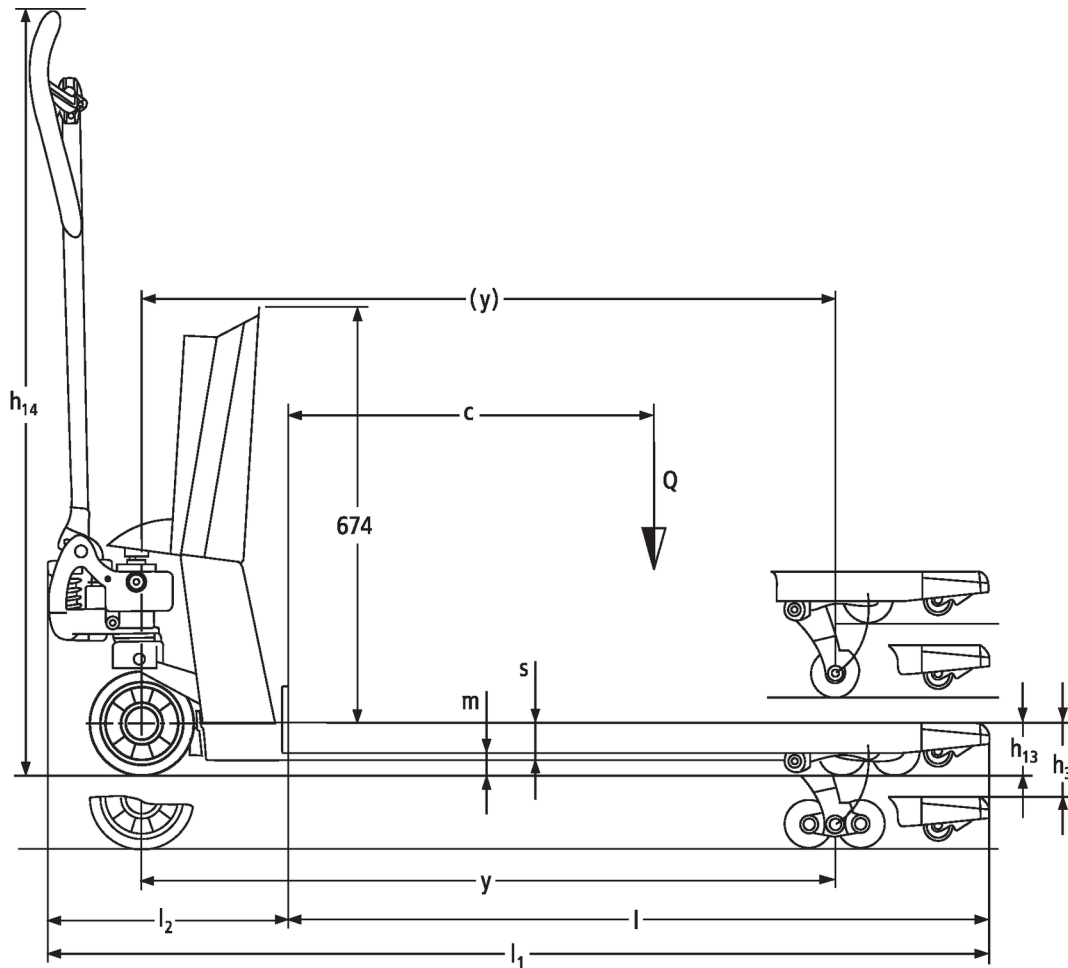

Hand pallet truck with scales **AMW 22 / 22p**

Lift height: 122 mm / Load capacity: 2200 kg

JUNGHEINRICH

AMW 22 / 22p

VDI table

Stand-on: 08/2022

Characteristic	1.1	Manufacturer (abbreviated description)	Jungheinrich								
	1.2	Manufacturer's type designation	AMW 22			AMW 22p					
1.3	Drive	Manual									
1.4	Operation	Manual									
1.5	Load capacity/load	Q	kg	2200							
1.6	Load centre distance	c	mm	600							
1.9	Wheelbase	y	mm	1110							
Weights	2.1	Service weight	kg	99			102				
	2.2	Axle load laden front/rear	kg	578 / 1721							
	2.3	Axle load unladen front/rear	kg	61 / 38							
Wheels/suspension system	3.1	Tyres		C-BV	V-GV	C-GV	V-BV	C-GV	C-BV	V-GV	V-BV
	3.2	Tyre size, front		∅ 170x50	∅ 170 x 50	∅ 170x50	∅ 170 x 50	∅ 170x50	∅ 170 x 50	∅ 170x50	∅ 170x50
	3.3	Tyre size, rear		∅ 82x96	∅ 82 x 96	∅ 82x96	∅ 82 x 96	∅ 82x96	∅ 82 x 96	∅ 82x96	∅ 82x96
	3.5	Wheels, number front/back (x=driven)		2/2							
	3.6	Tread width, front	b ₁₀	mm	109						
	3.7	Tread width, rear	b ₁₁	mm	370						
	4.4	Lift (h ₃)	h ₃	mm	122						
4.15	Height, lowered	h ₁₃	mm	86							
4.19	Overall length	l ₁	mm	1546							
4.20	Length including fork shank	l ₂	mm	396							
4.21.1	Overall width	b ₁	mm	540							
4.22	Fork dimensions	s/ e/l	mm	62 x 170 x 1150							
4.25	Width across forks	b ₅	mm	540							
4.32	Ground clearance centre of wheelbase	m ₂	mm	24							
4.34.1	Aisle width (pallet 1000x1200 sideways)	Ast	mm	1763							
4.34.2	Aisle width (pallet 800x1200 length)	Ast	mm	1813							
4.35	Turning radius	W _a	mm	1303							
Performance data	5.3	Lowering speed laden/unladen	m/s	0.09 / 0.02							
E-motor/ Electronics	6.4	Battery voltage/nominal capacity	V / Ah	-	12 / 1.2	-	12 / 1.2				