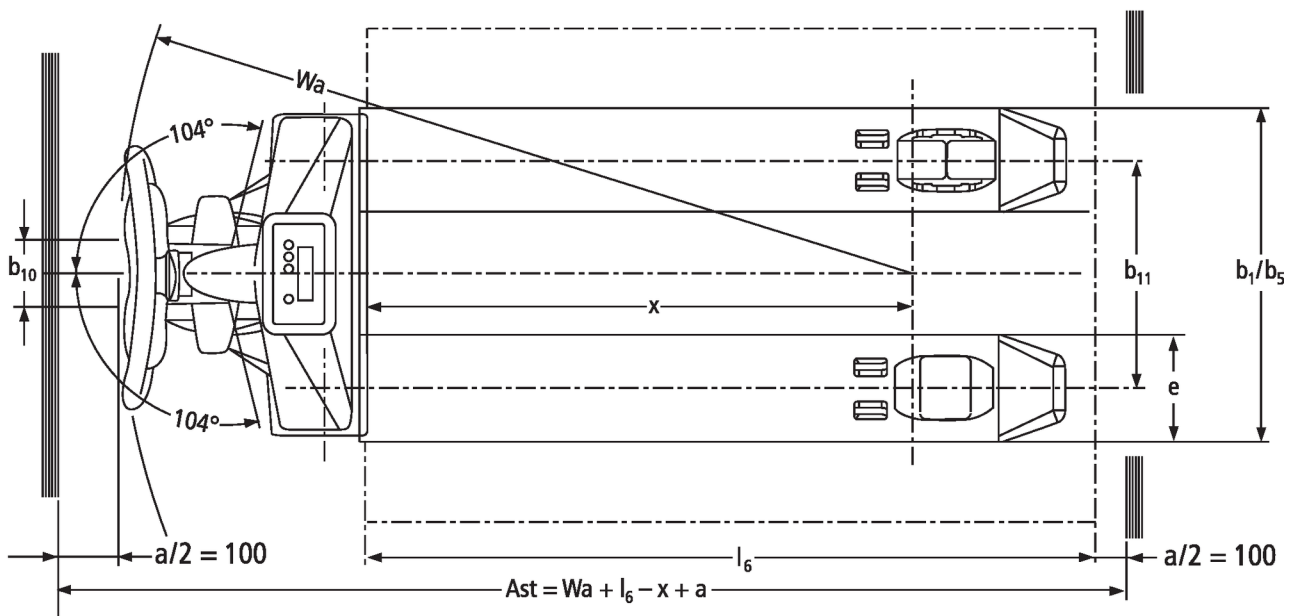

Hand pallet truck with scales **AMW 22 / 22p**

Lift height: 122 mm / Load capacity: 2200 kg

JUNGHEINRICH

AMW 22 / 22p

VDI table

Stand-on: 08/2022

Characteristic	1.1	Manufacturer (abbreviated description)	Jungheinrich								
	1.2	Manufacturer's type designation	AMW 22			AMW 22p					
1.3	Drive	Manual									
1.4	Operation	Manual									
1.5	Load capacity/load	Q	kg	2200							
1.6	Load centre distance	c	mm	600							
1.9	Wheelbase	y	mm	1110							
Weights	2.1	Service weight	kg	99			102				
	2.2	Axle load laden front/rear	kg	578 / 1721							
	2.3	Axle load unladen front/rear	kg	61 / 38							
Wheels/suspension system	3.1	Tyres		C-BV	V-GV	C-GV	V-BV	C-GV	C-BV	V-GV	V-BV
	3.2	Tyre size, front		∅ 170x50	∅ 170 x 50	∅ 170x50	∅ 170 x 50	∅ 170x50	∅ 170 x 50	∅ 170x50	∅ 170x50
	3.3	Tyre size, rear		∅ 82x96	∅ 82 x 96	∅ 82x96	∅ 82 x 96	∅ 82x96	∅ 82 x 96	∅ 82x96	∅ 82x96
	3.5	Wheels, number front/back (x=driven)		2/2							
	3.6	Tread width, front	b ₁₀	mm	109						
	3.7	Tread width, rear	b ₁₁	mm	370						
	4.4	Lift (h ₃)	h ₃	mm	122						
4.15	Height, lowered	h ₁₃	mm	86							
4.19	Overall length	l ₁	mm	1546							
4.20	Length including fork shank	l ₂	mm	396							
4.21.1	Overall width	b ₁	mm	540							
4.22	Fork dimensions	s/ e/l	mm	62 x 170 x 1150							
4.25	Width across forks	b ₅	mm	540							
4.32	Ground clearance centre of wheelbase	m ₂	mm	24							
4.34.1	Aisle width (pallet 1000x1200 sideways)	Ast	mm	1763							
4.34.2	Aisle width (pallet 800x1200 length)	Ast	mm	1813							
4.35	Turning radius	W _a	mm	1303							
Performance data	5.3	Lowering speed laden/unladen	m/s	0.09 / 0.02							
E-motor/ Electronics	6.4	Battery voltage/nominal capacity	V / Ah	-	12 / 1.2	-	12 / 1.2				

- This data sheet according to VDI guideline 2198 only states the technical values of the standard truck. Different tyres, other masts, additional equipment etc. may result in different values.

The German production facilities in
Norderstedt, Moosburg and Landsberg
are certified.